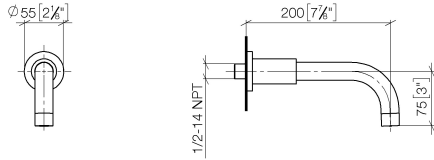

TARA Bath spout for wall mounting - Platinum

TARA

13 801 892

- 200mm projection
- circular normal flow
- rosette Ø 55 mm
- hole diameter 37 mm
- 1/2" connection
- max. flow 29 l/min at 3 bar flow pressure
- WRAS 1811020

Recommended miscellaneous

- Concealed wall elbow -** 35 085 970 90
- max. recess depth 163 mm
 - min. recess depth 90 mm

13 801 892

mm [inches]

Flow rate chart

Certificates

LGA_18923. IAPMO_4976 (6). WRAS_1811020.