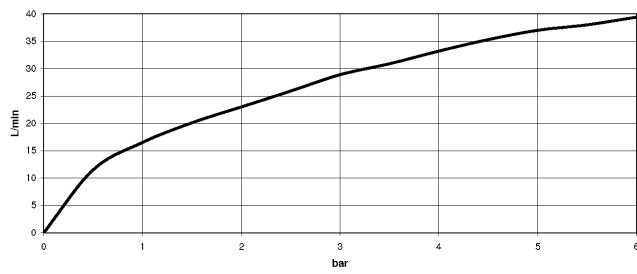

TARA Bath spout for wall mounting - Platinum

TARA

13 801 892

- 200mm projection
- circular normal flow
- rosette Ø 55 mm
- hole diameter 37 mm
- 1/2" connection
- max. flow 29 l/min at 3 bar flow pressure
- WRAS 1811020

Recommended miscellaneous

- Concealed wall elbow -** 35 085 970 90
- max. recess depth 163 mm
 - min. recess depth 90 mm

13 801 892

mm [inches]

Flow rate chart

Certificates

LGA_18923. IAPMO_4976 (6). WRAS_1811020.