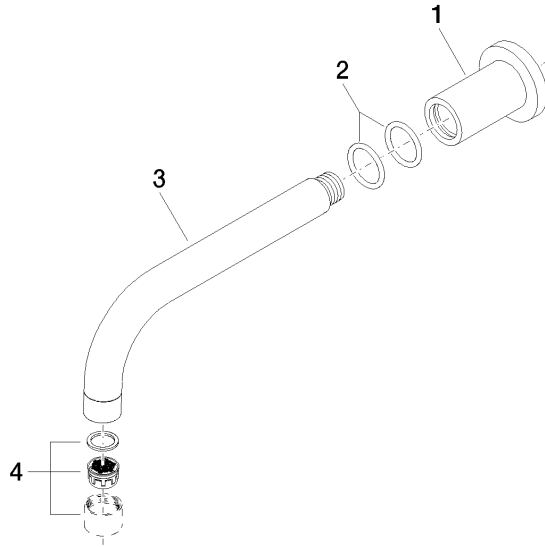

TARA Bath spout for wall mounting - Platinum

TARA

13 801 892

- 200mm projection
- circular normal flow
- rosette Ø 55 mm
- hole diameter 37 mm
- 1/2" connection
- max. flow 29 l/min at 3 bar flow pressure
- WRAS 1811020

Recommended miscellaneous

- Concealed wall elbow -** 35 085 970 90
- max. recess depth 163 mm
 - min. recess depth 90 mm

13 801 892

mm [inches]

Flow rate chart

Certificates

LGA_18923. IAPMO_4976 (6). WRAS_1811020.

13 801 892

Spare parts list

No.	Item Number	Name	Quantity used	Delivery time
1	09 27 89 009-08	rosette	1	40
2	90 14 10 025 00 90	seal	2	2
3	04 28 22 198 20-08	spout	1	40
4	90 23 01 024 00-08	aerator	1	-